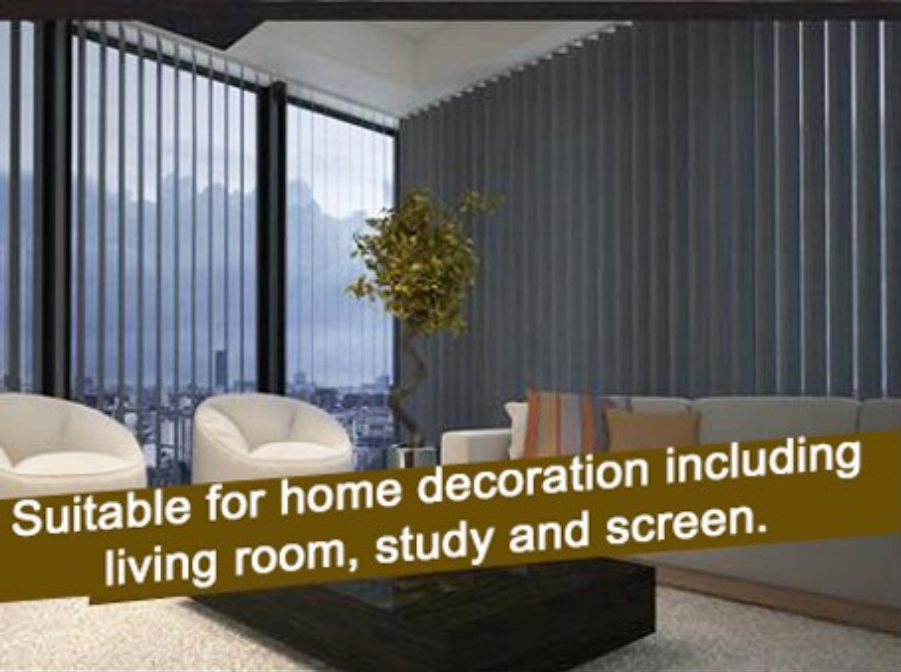

**CR9 Vertical blind screen drapes venetian  
blind partition hallway lightproof office hall**

**Lightproof, noise  
reduction system**

**Exquisite fabric,  
high-end customization**

**Hanging heavy,  
wind resistant,  
streamline bottom beads**

**Adjust the light  
from any angle**

Suitable for home decoration including living room, study and screen.

Suitable for kitchen and bathroom.

DETAILS

DETAILS

Super soundless  
draw cord system

Just will occur in spaceWe see that the combination of the actu  
e where the al will occur in space where the place is very close to We see  
that the combination of the ac  
will occur in space what will occur in space where the place is very